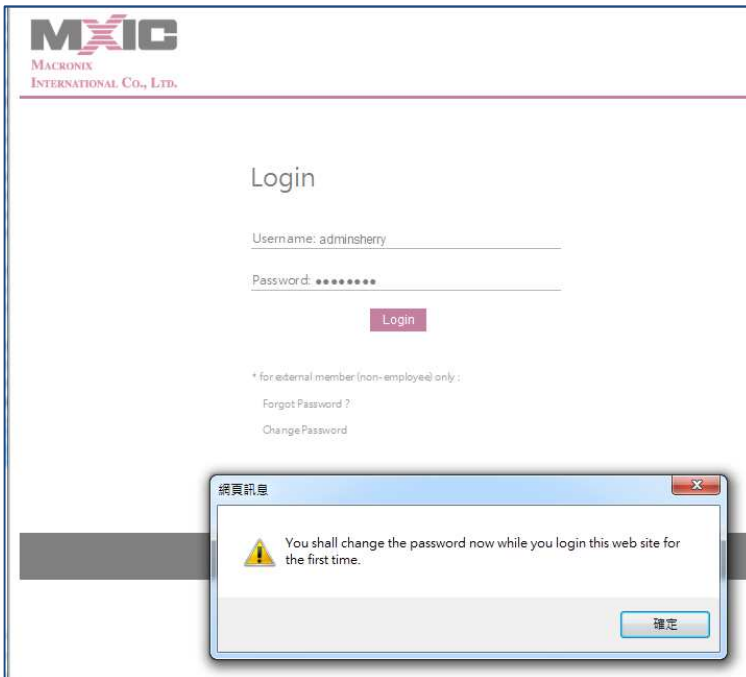

MACRONIX
INTERNATIONAL CO., LTD.

Macronix Service website Member Login Introduction

Note: “Forget Password” & “Change Password” are for external users (non-employee) only.

1. First Login

1.1. The external user will be forced to change the password while the first login.